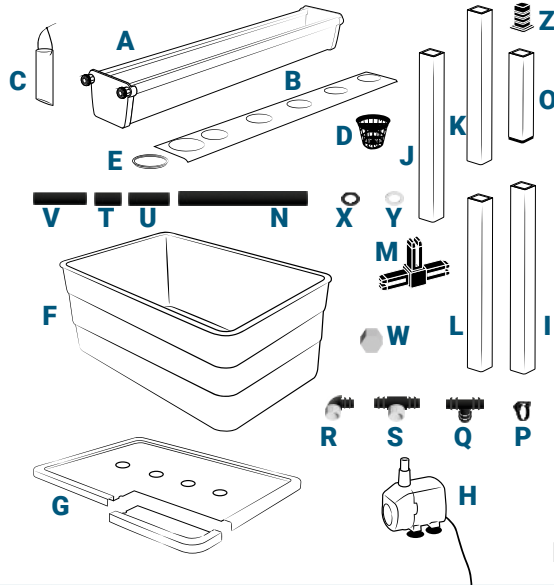

GrowStream

20

Pièces

Ref	Designation	
A	TU21131	GrowStream V2 1M grow canal
B	CV21121	GrowStream V2 1M-5 plants cover
C	RT11011	Level tube D50 GrowStream canal
D	PO01002	3" net cup
E	CV91001	Access hole cap
F	RE07002	GrowStream tank ABS white
G	CV04007	GrowStream tank cover 10 ABS white
H	PM11050	1.0 Syncra pump
I	TU21036	30x30 white tube 458mm
J	TU21033	30x30 white tube 393mm
K	TU21032	30x30 white tube 370mm
L	TU21029	30x30 white tube 440mm
M	RA61007	T insert for 30x30 PVC tube
N	AL11025	Pump connection GrowStream20 V2
O	EI21034	PVC tube 30x30x140 + end-cap
P	FX11010	22 - 20.5x23mm clamp
Q	RA31002	Ribbed T 20mm
R	EI31024	Manifold elbow connector
S	EI31023	Manifold T connector
T	EI71001	Black tube 18x22x60mm (manifold tube GS 20/40/60/80/120)
U	EI71003	Black tube 18x22x100mm (manifold tube GS 20/40/60/80/120)
V	EI71005	Black tube 18x22x180mm (manifold tube GS 20/40/60/80/120)
W	AC01010	Brush Ø 16x80x300 mm loop Ø 10mm
X	RA03001	3/4 drilled end-cap white PP
Y	JN21012	Flat O-ring seal 12x24x3mm
Z	JN21013	Flat O-ring seal EPDM 3/4
	RA61005	End-cap insert 30x30
	AC01001	Draining kit